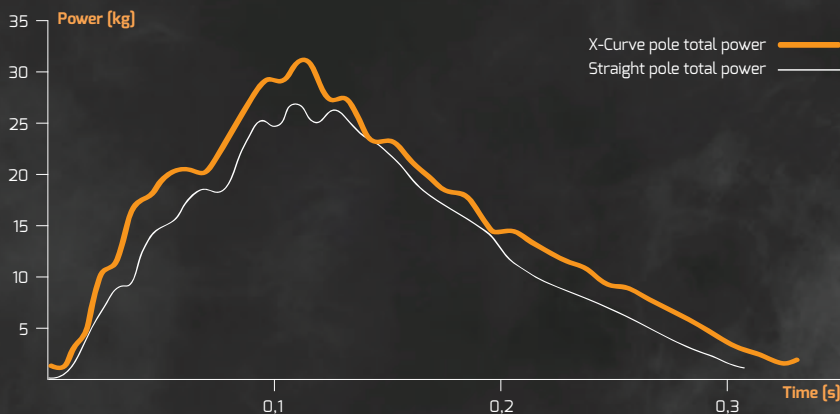

Exel X-Curve Series

What makes it special?

Nearly **20%** more propulsion power with each push.

1. Maintaining maximum speed for **longer**

2. More **economical** skiing

3. **Greater final speed** in acceleration

4. Reaching maximum speed **faster**

5. **More efficient** skiing posture biomechanics

Power difference between X-Curve and traditional pole

Propulsion difference between X-Curve and traditional pole

X-CURVE POLE