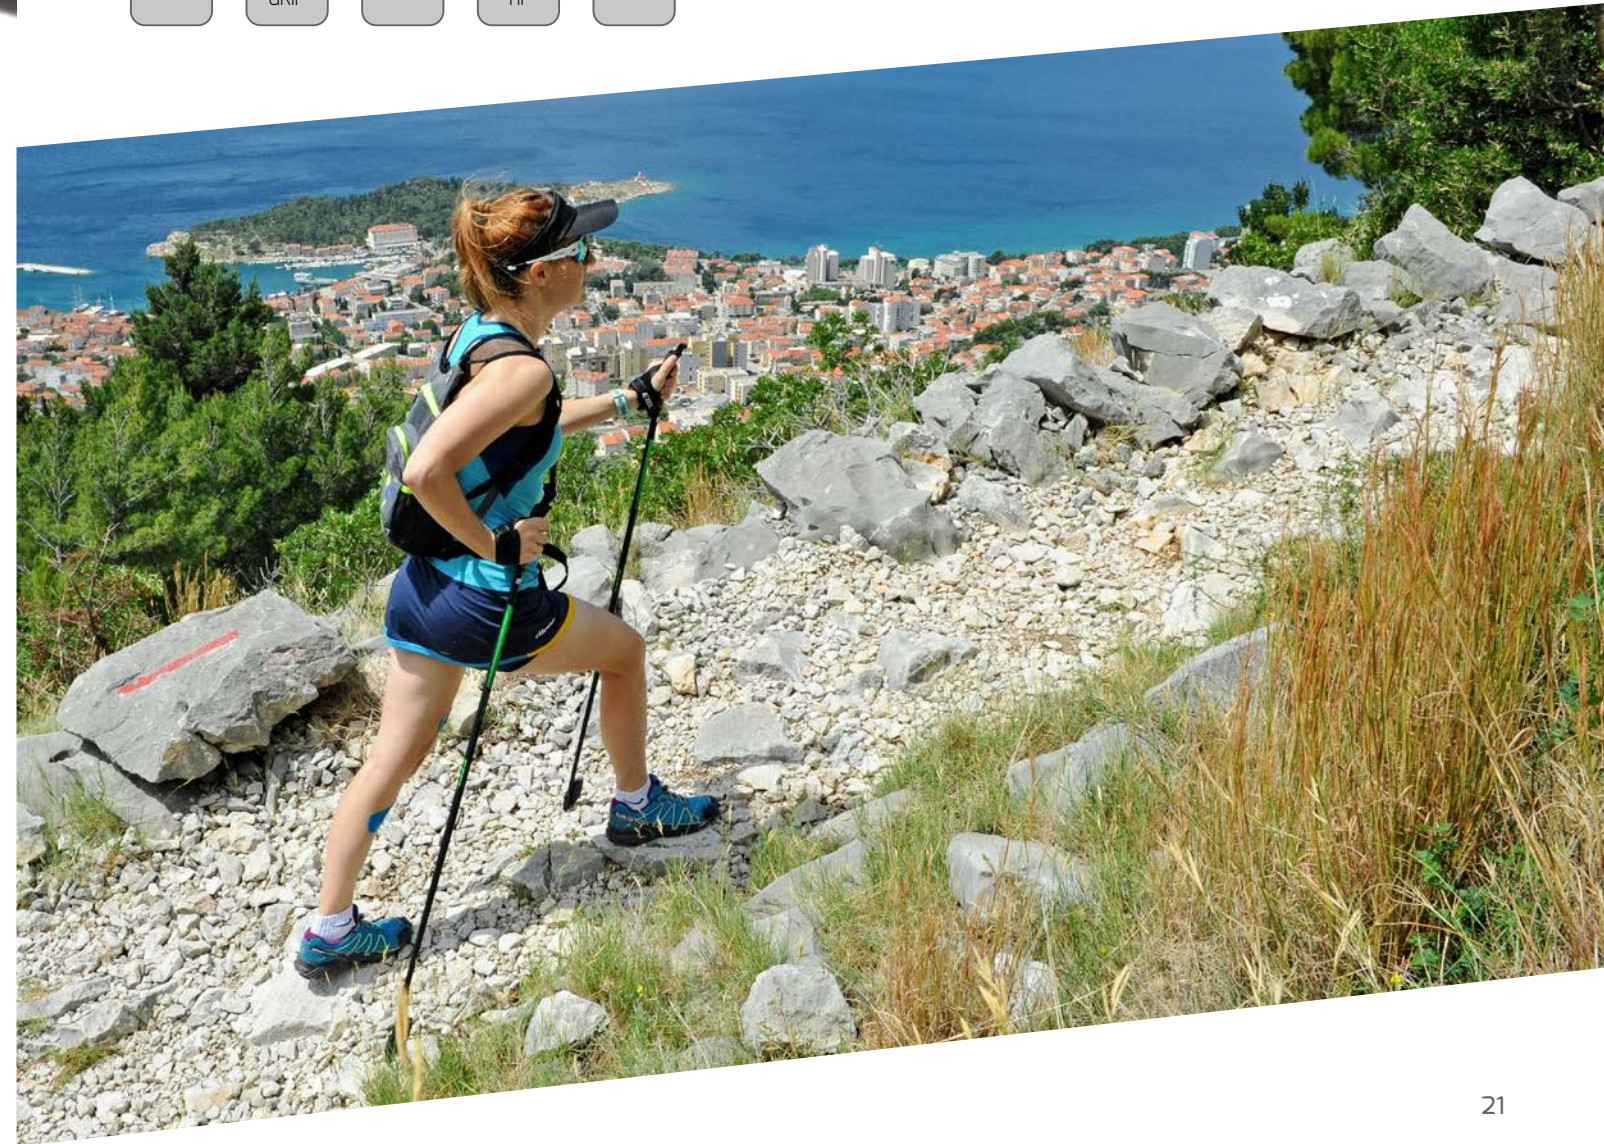

- OEB QR GRIP
- QR MULTI-STRAP
- FERRULE ADAPTER
- AERO 2 TIP
- ASPHALT PAD

NWS22021 **NORDIC Sport EVO**

Length: 100-135cm
Shaft: 30% carbon / 17/10mm

- EVO GRIP
- MULTIPLE STRAP
- FERRULE ADAPTER
- AERO 2 TIP
- ASPHALT PAD