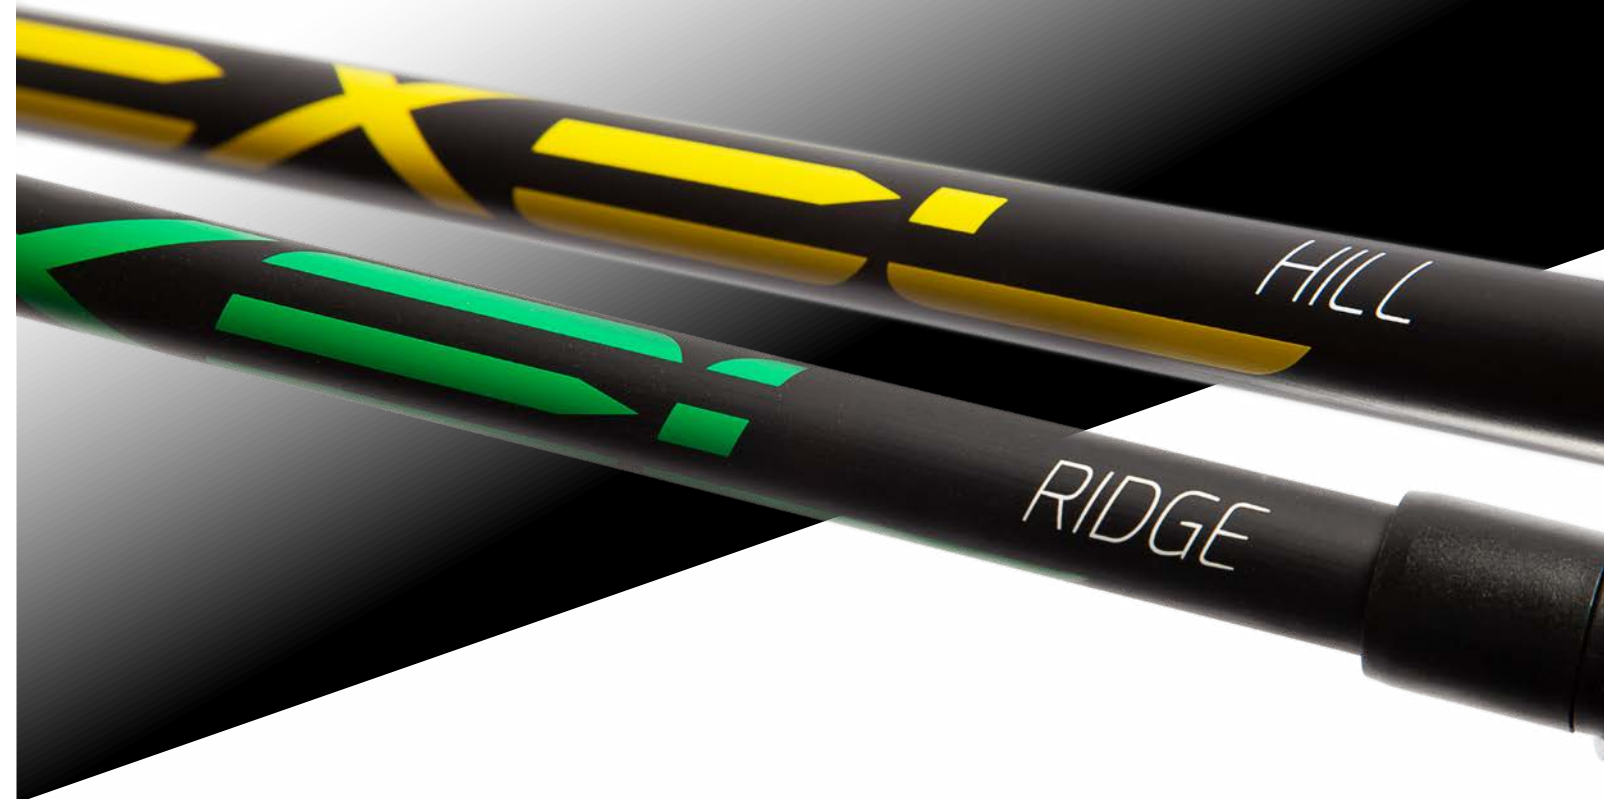

- Q-LOCK ALU
- TREK GRIP
- OM STRAP
- M BASKET
- TREK TIP

TRK21006 **HIKE**

Length: (67cm) 100-135cm
Shaft: 7075 alu / 18-16-14mm

TRK21007 **HIKE**

Length: (67cm) 100-135cm
Shaft: 7075 alu / 18-16-14mm

TRK21008 **RIDGE**