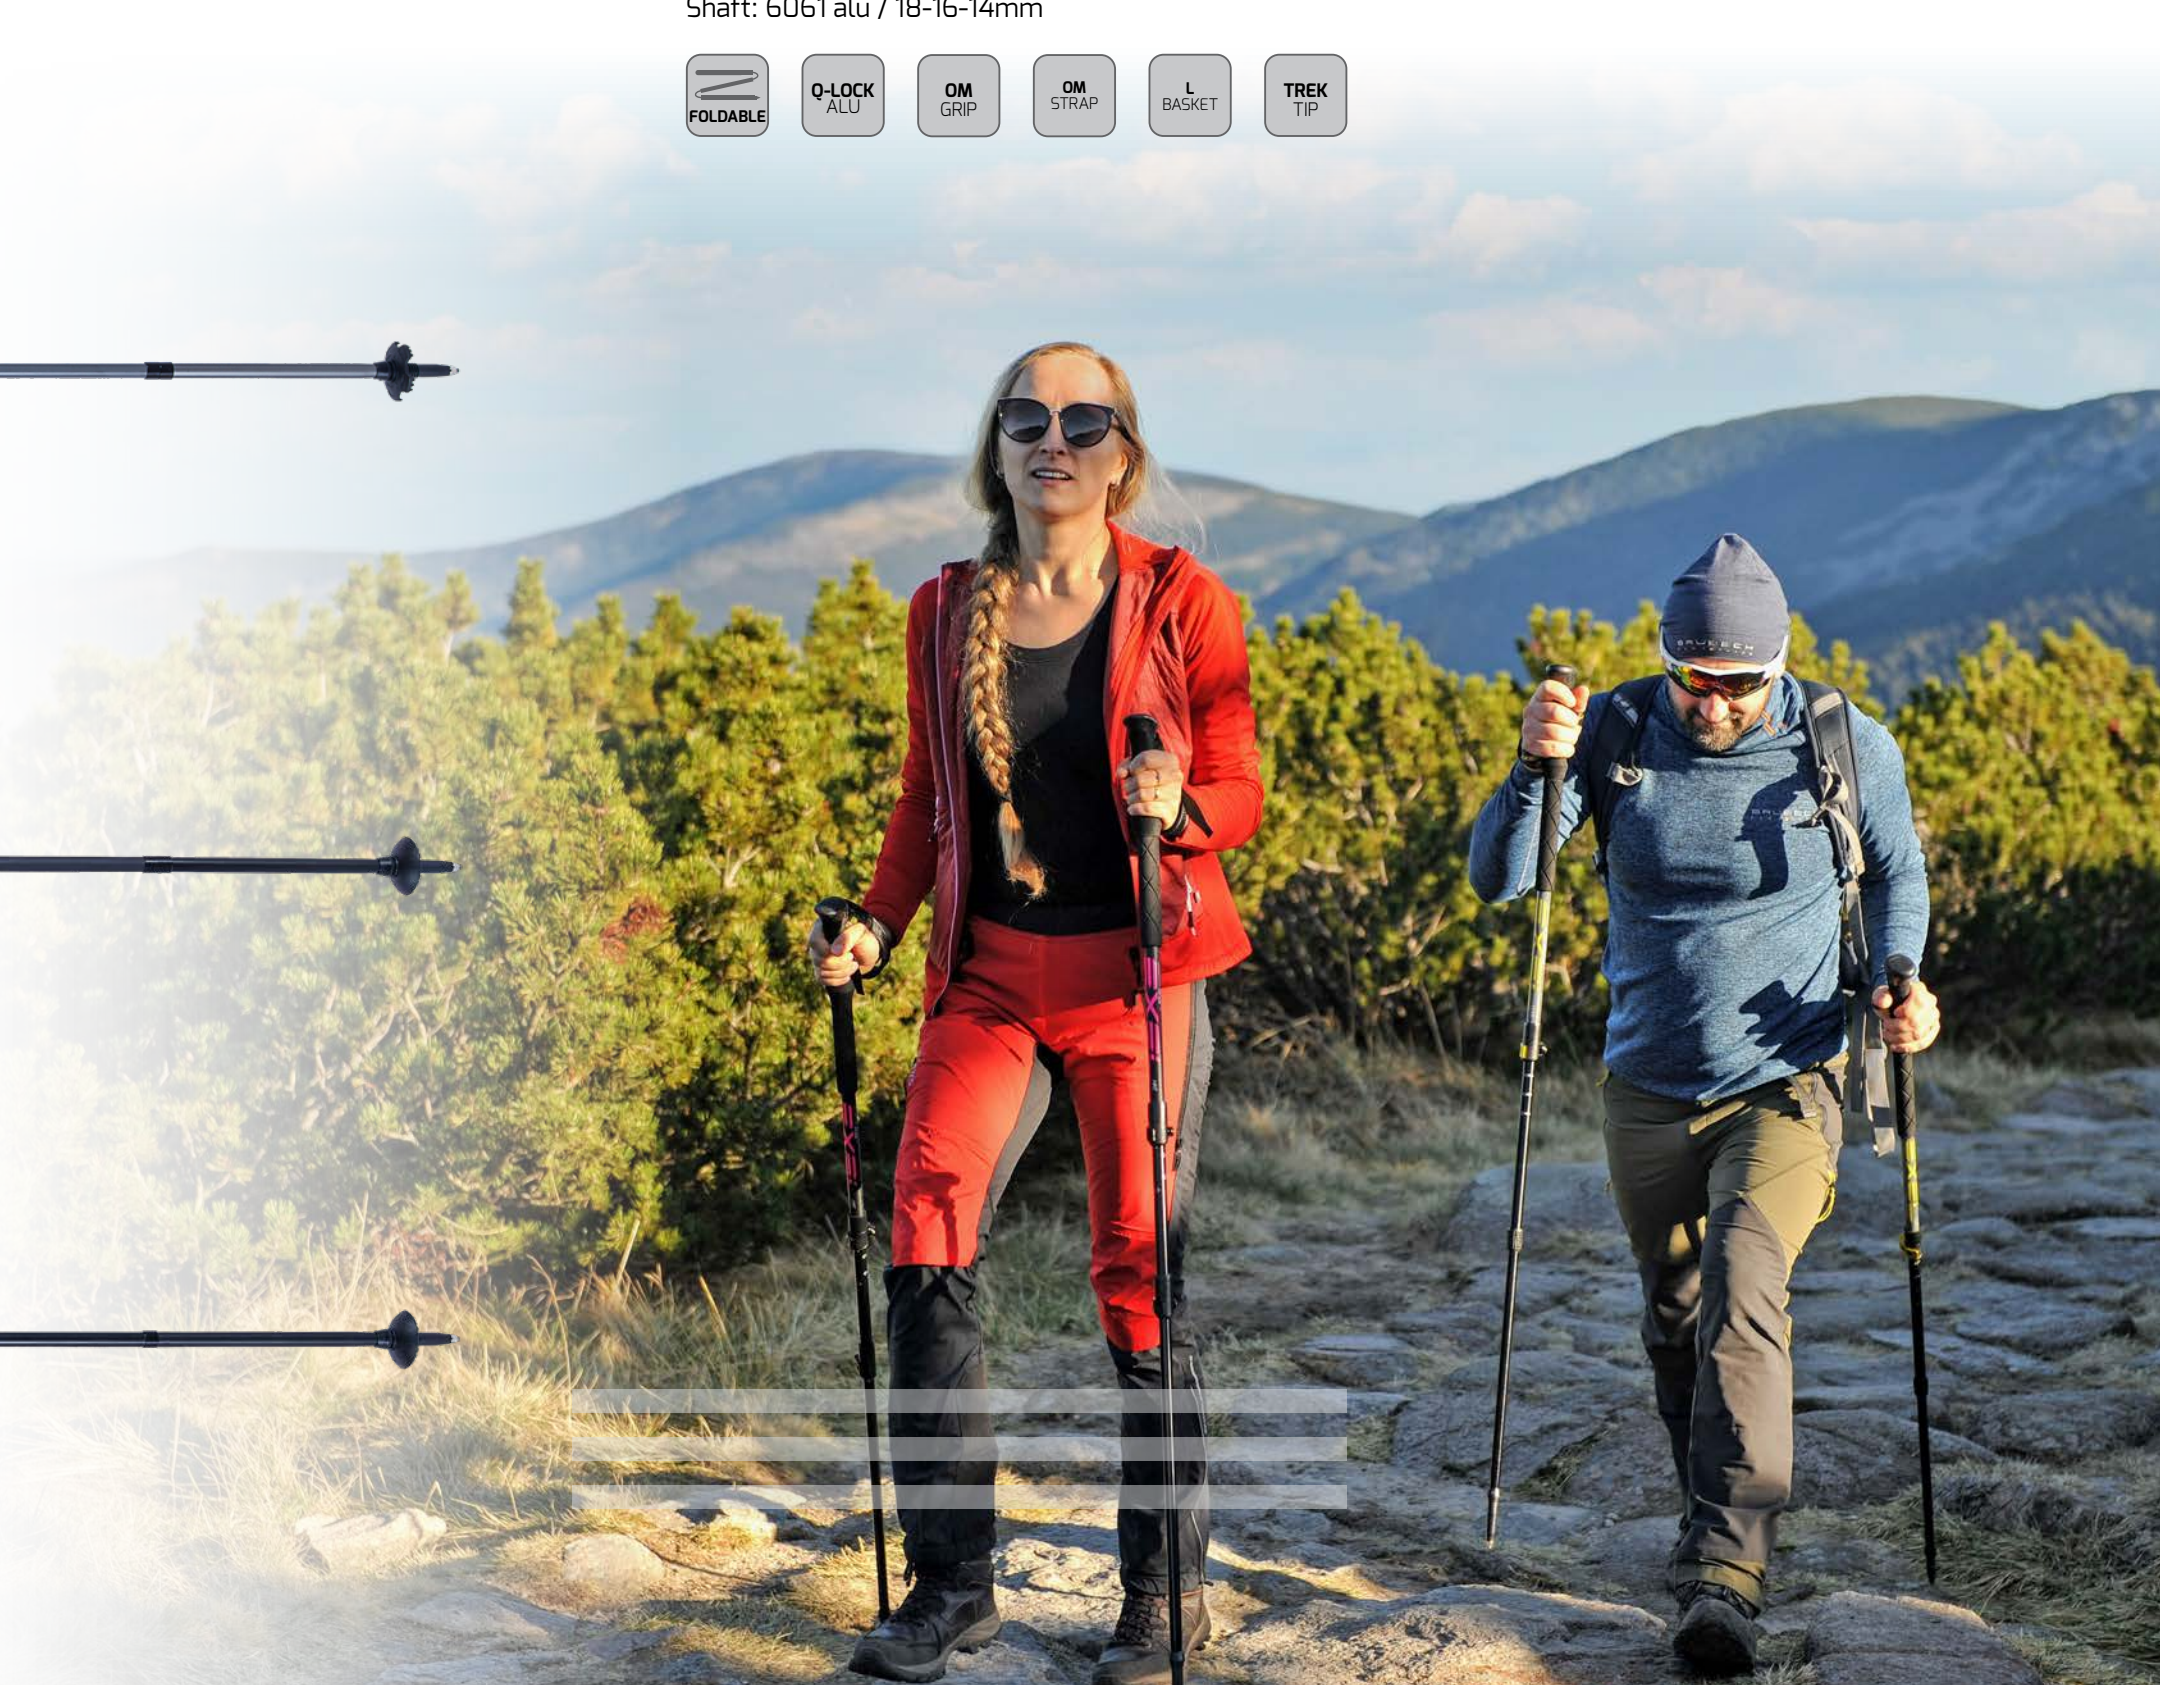

TRK21100 **APEX VARIO**

Length: 110-130cm
Shaft: 100% carbon / 18-16-14mm

TRK21104 **LANE VARIO**

Length: 110-130cm
Shaft: 6061 alu / 18-16-14mm

TRK21101 **APEX VARIO**

Length: 110-130cm
Shaft: 100% carbon / 18-16-14mm

TRK21102 **GLEN VARIO**

Length: 110-130cm
Shaft: 100% carbon + 7075 alu / 18-16-14mm

TRK21103 **COVE VARIO**

Length: 110-130cm
Shaft: 7075 alu / 18-16-14mm