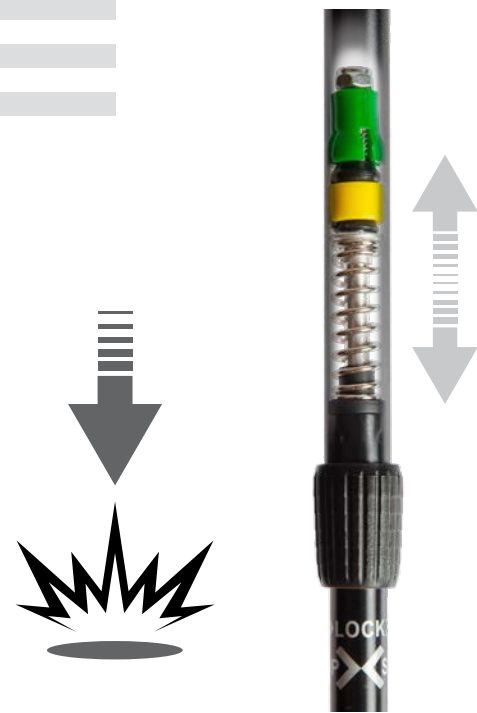

Trek Grip System

- Easy strap adjustment system with security support
- Encompassing supportive top area

Q-Lock System

- Simple and easy to use
- Durable aluminum lever

Anti-Shock System

- Reduces the ground impact
- Adopted to the lower shaft