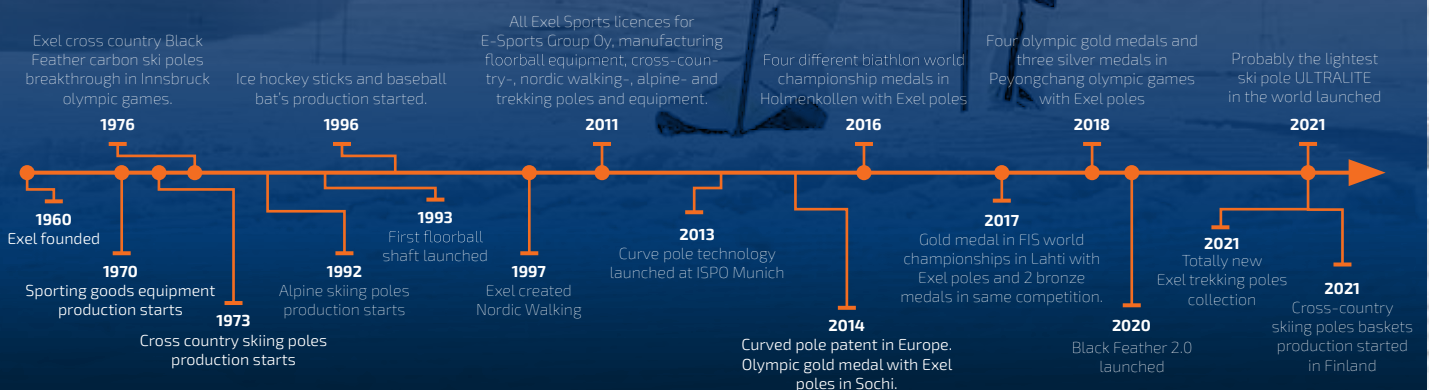

Innovation in motion.

LEGACY

Exel brand was founded in 1960 by three chemists that began to manufacture electronic detonators for explosives. The name Exel drives from the company's origin, explosive electronics.

Composite products were introduced in 1970. Since, we have been one of the foremost Finnish sports equipment manufactures.

In 1973 we started the production of cross-country poles and 1976 Innsbruck olympic games were the breakthrough for Exel cross-country poles. The rest is golden history. To this day Exel is known for it's pioneering spirit that has led to innovations, shaping the sports as we know it.

TODAY

We combine innovative technology with functional design to create unparalleled line of products that keep contonually evolving to ensure uncompromised customer satisfaction in outdoor sports.

With over six decades of great heritage to build on, we are looking forward to building the future success of Exel with you by developing the best possible outdoor sporting equipments.

EXEL STORY